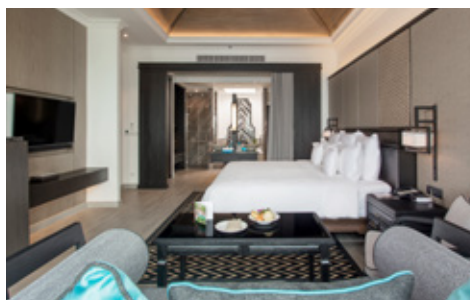

INTERCONTINENTAL
PATTAYA RESORT

LONG STAY *package*

- Complimentary Minibar
- Daily Breakfast
- Complimentary Room Cleaning
- Complimentary Laundry
- Complimentary Wi-Fi
- Club Lounge Access
- 25% Discount on F&B
- 25% Discount on Spa

ROOM TYPE	5 NIGHTS (THB)	14 NIGHTS (THB)	30 NIGHTS (THB)
Resort Classic Garden View	14,000 NET	35,000 NET	69,999 NET
Resort Classic Ocean View	16,000 NET	42,000 NET	79,999 NET
Club InterContinental Tropical Terrace Suite	23,000 NET	60,000 NET	105,000 NET
Baan Sai Chol 1-Bedroom Pool Villa	93,000 NET	-	-
Baan Sai Nam 2-Bedroom Pool Vill	135,000 NET	-	-

- 14 nights get **FREE resort credit** value at THB 2,500 for food and beverage, minibar, In-room dining
- 30 nights get **FREE resort credit** value at THB 5,000 for food and beverage, minibar, In-room dining